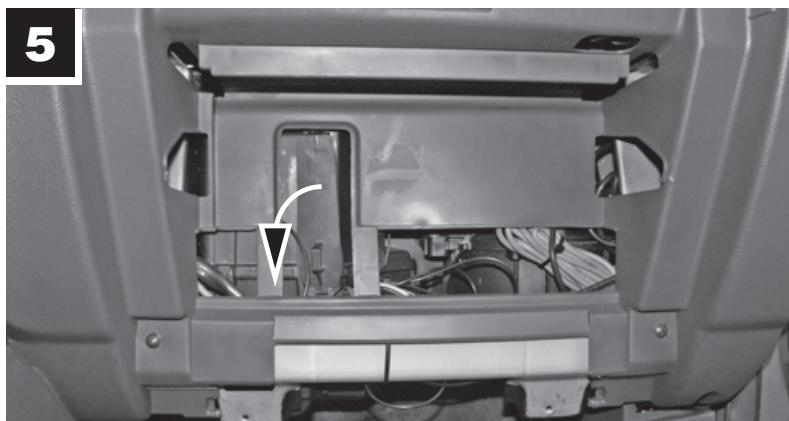

# CU 2216-2

Opel Monterey  
Isuzu Trooper

 18 min.

**MANN  
FILTER**

CU 2216-2 Opel Monterey / Isuzu Trooper

**MANN+HUMMEL GMBH**

Automotive Aftermarket, 71631 Ludwigsburg, Germany

Customer Service Center, Germany: Tel. +49 (71 41) 98-25 50, Fax +49 (71 41) 98-25 58