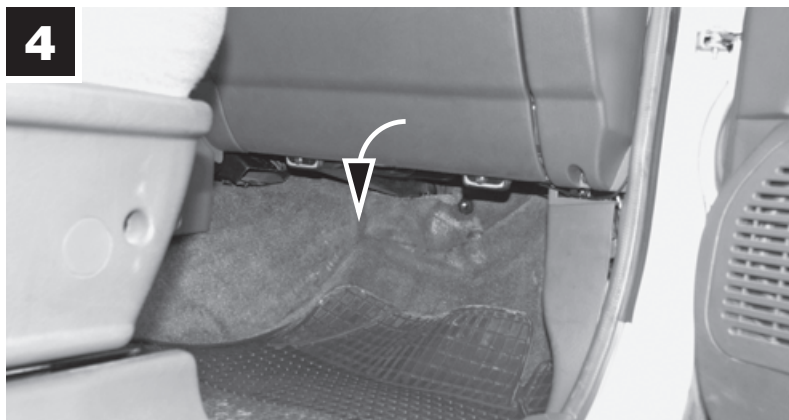

# CU 2216-2

Opel Monterey  
Isuzu Trooper

 18 min.

**MANN  
FILTER**

CU 2216-2 Opel Monterey / Isuzu Trooper

**MANN+HUMMEL GMBH**

Automotive Aftermarket, 71631 Ludwigsburg, Germany

Customer Service Center, Germany: Tel. +49 (71 41) 98-25 50, Fax +49 (71 41) 98-25 58