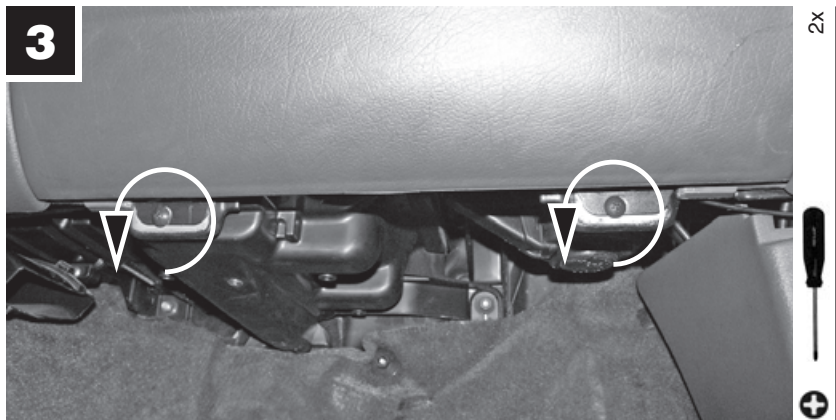

# CU 2216-2

Opel Monterey  
Isuzu Trooper

 18 min.

**MANN  
FILTER**

CU 2216-2 Opel Monterey / Isuzu Trooper

**MANN+HUMMEL GMBH**

Automotive Aftermarket, 71631 Ludwigsburg, Germany

Customer Service Center, Germany: Tel. +49 (71 41) 98-25 50, Fax +49 (71 41) 98-25 58