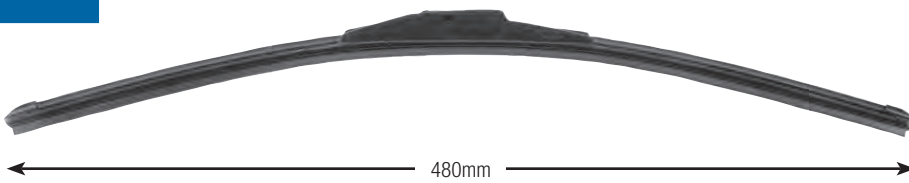

NF4514

NF4516

NF480

9x3mm

9x4mm

NF486

NF487

NF489

NF4813

NF500

9x3mm

9x4mm