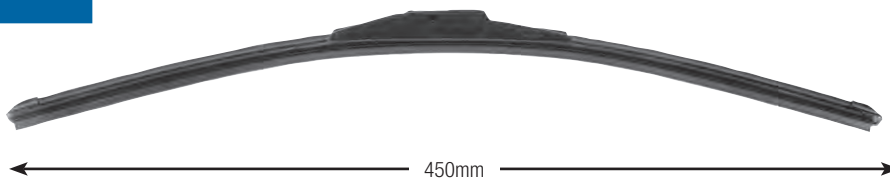

NF430

9x3mm

9x4mm

NF436

NF4316

NF439

NF450

9x3mm

9x4mm

NF456

NF459

NF4513